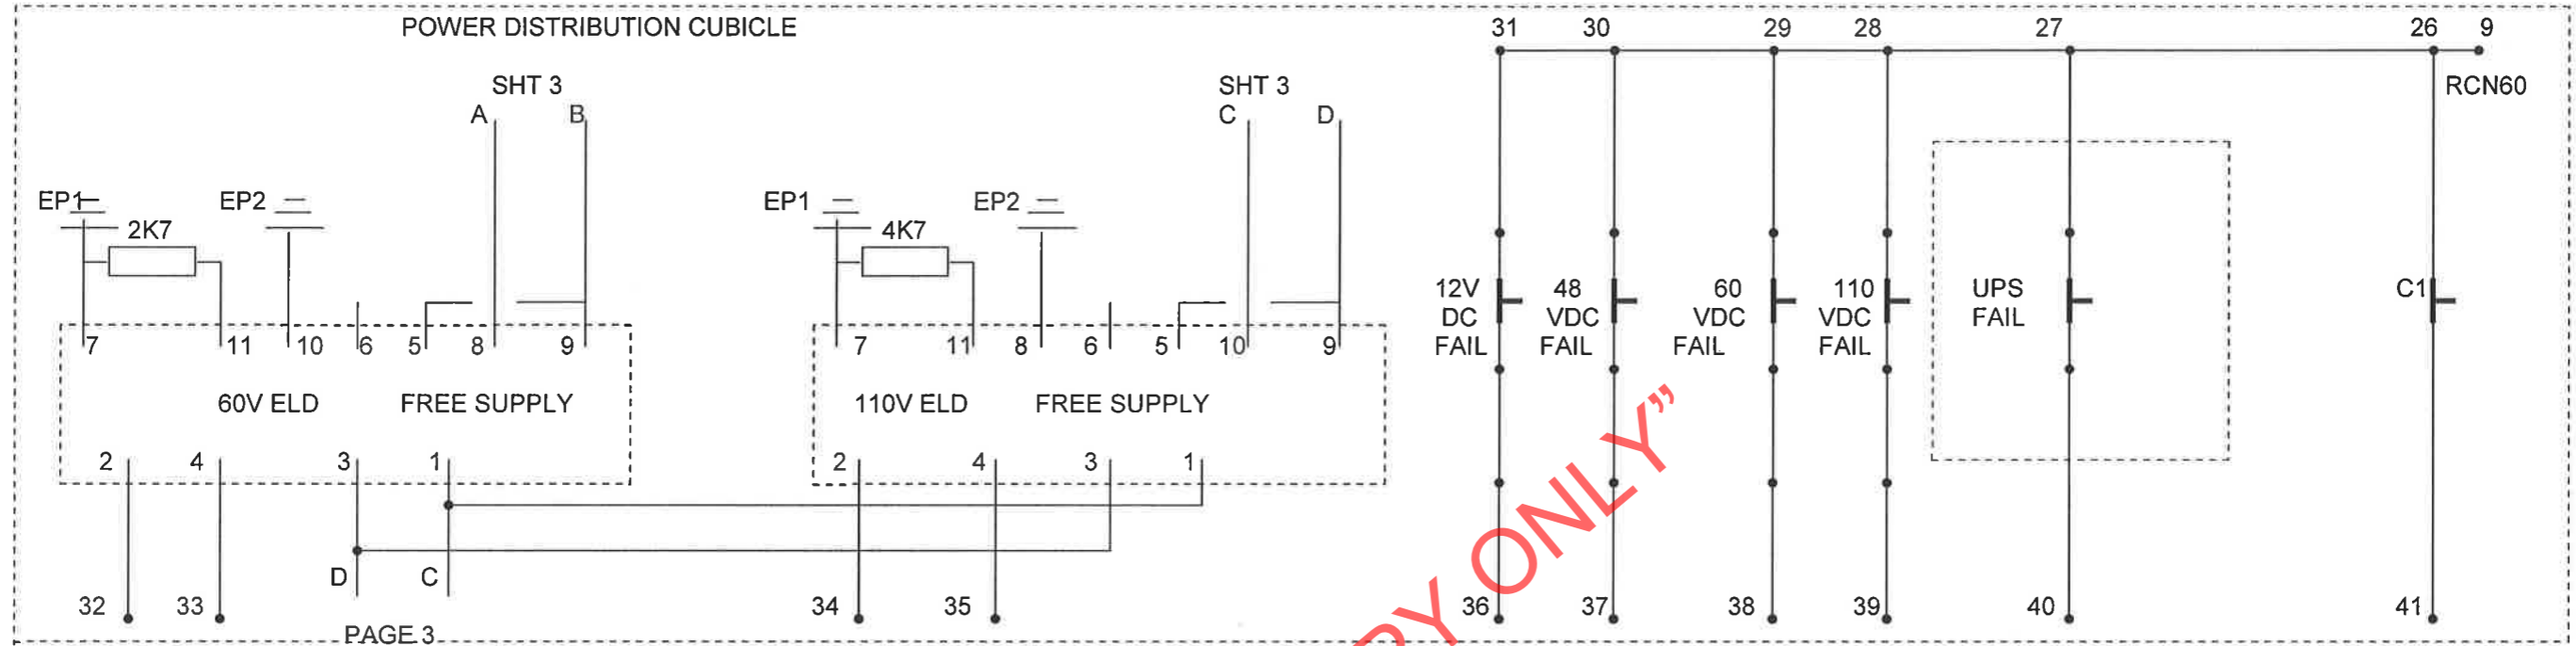

KGR PDC SHEET 1

TERMINALS 32 – 41 MUST BE DISCONNECT TERMINALS

“PREVIEW COPY ONLY”