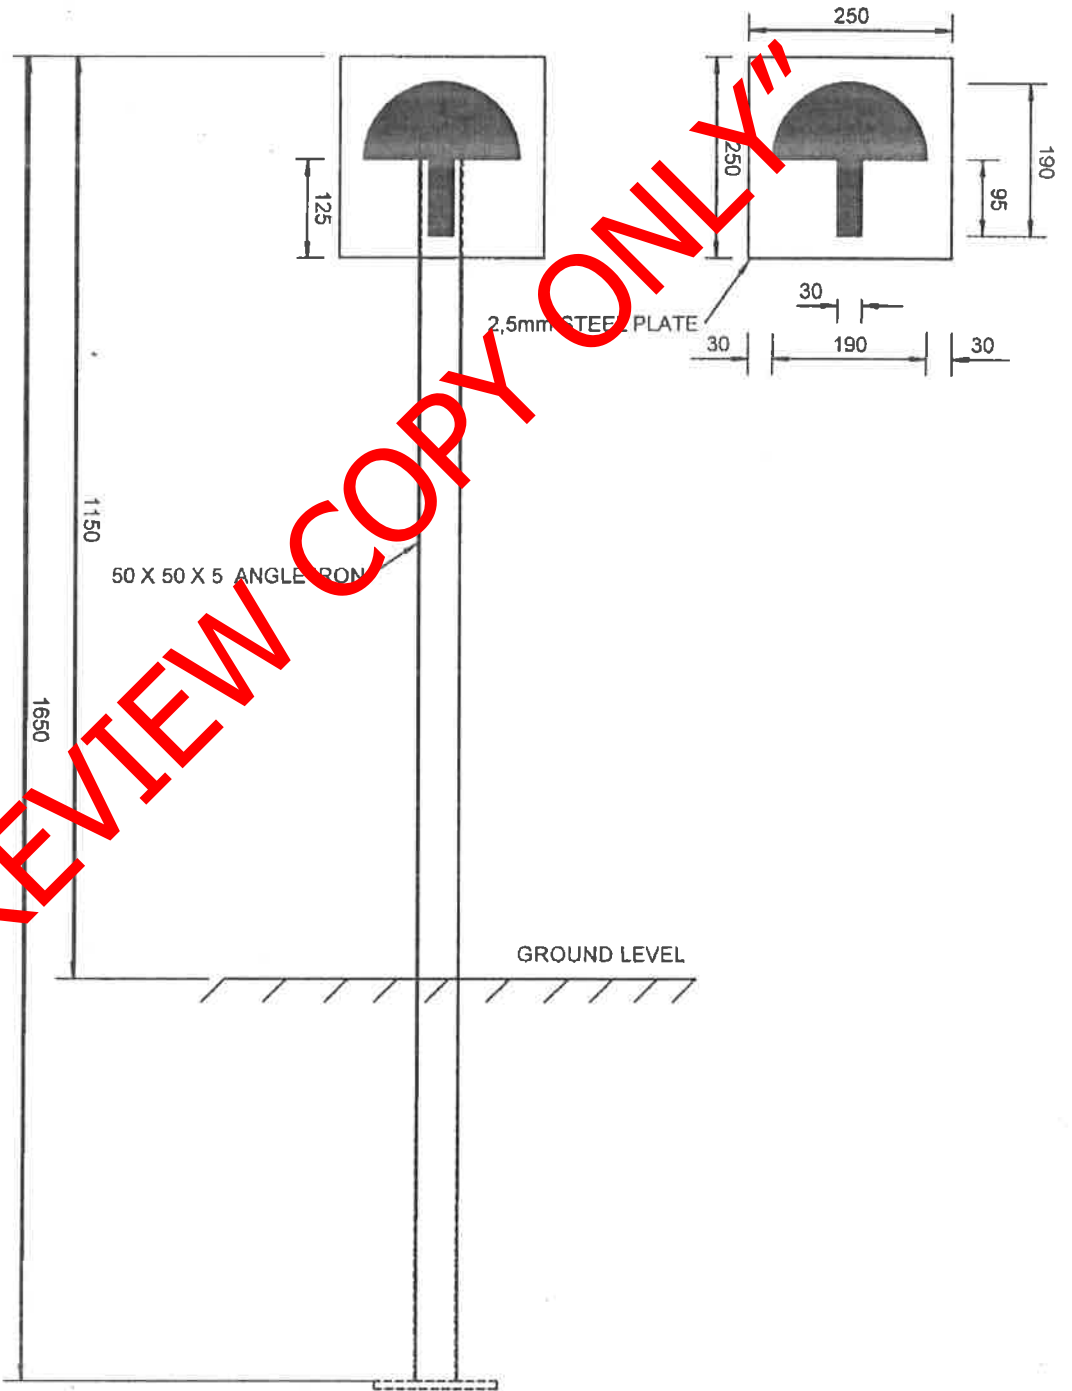

2 440

RADIO CONTROLLED POINTS (UP)  
RADIO BEHEERDE WISSELS (OP)

300

(UP) FOR UP DIRECTION OR  
(DOWN) FOR DOWN DIRECTION

WARNING BOARD

NOTES:  
 BOARD TO BE FITTED ON TOP OF  
 EXISTING WARNING BOARD  
 BOARD TO BE YELLOW & REFLECTIVE  
 LETTERING TO BE BLACK & 15mm WIDE

**REVIEW COPY ONLY**

© COPYRIGHT PROTECTED

DIMENSIONS : mm  
 TOLERANCE :  
 MATERIAL :  
 CP REF : 2002049  
 VERSION INFO :  
 ITEM No :

SCALE : 1 : 15  
 CDO REF : CDO/ 2048  
 DRAWN : SR  
 DESIGNED :  
 CHECKED : PK

PREVIEW COPY ONLY

DIMENSIONS : mm  
 TOLERANCE :  
 MATERIAL :  
 P REF :  
 REVISION INFO :  
 EM No :

SCALE : 1 : 10

CDO REF : CDO/ 411  
 DRAWN : CB  
 DESIGNED : BFX  
 CHECKED : PK

DATE: 2021-04-04  
 APPROVED  
 AUTHORIZED