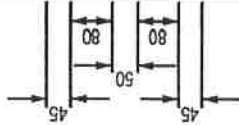

2 440

RADIO CONTROLLED POINTS (UP)  
RADIO BEHEERDE WISSELS (OP)

300

(UP) FOR UP DIRECTION OR  
(DOWN) FOR DOWN DIRECTION

WARNING BOARD

NOTES:  
 BOARD TO BE FITTED ON TOP OF  
 EXISTING WARNING BOARD  
 BOARD TO BE YELLOW & REFLECTIVE  
 LETTERING TO BE BLACK & 15mm WIDE

**REVIEW COPY ONLY**

© COPYRIGHT PROTECTED

DIMENSIONS : mm  
 TOLERANCE :  
 MATERIAL :  
 CP REF : 2002049  
 VERSION INFO :  
 ITEM No :

SCALE : 1 : 15  
 CDO REF : CDO/ 2048  
 DRAWN : SR  
 DESIGNED :  
 CHECKED : PK