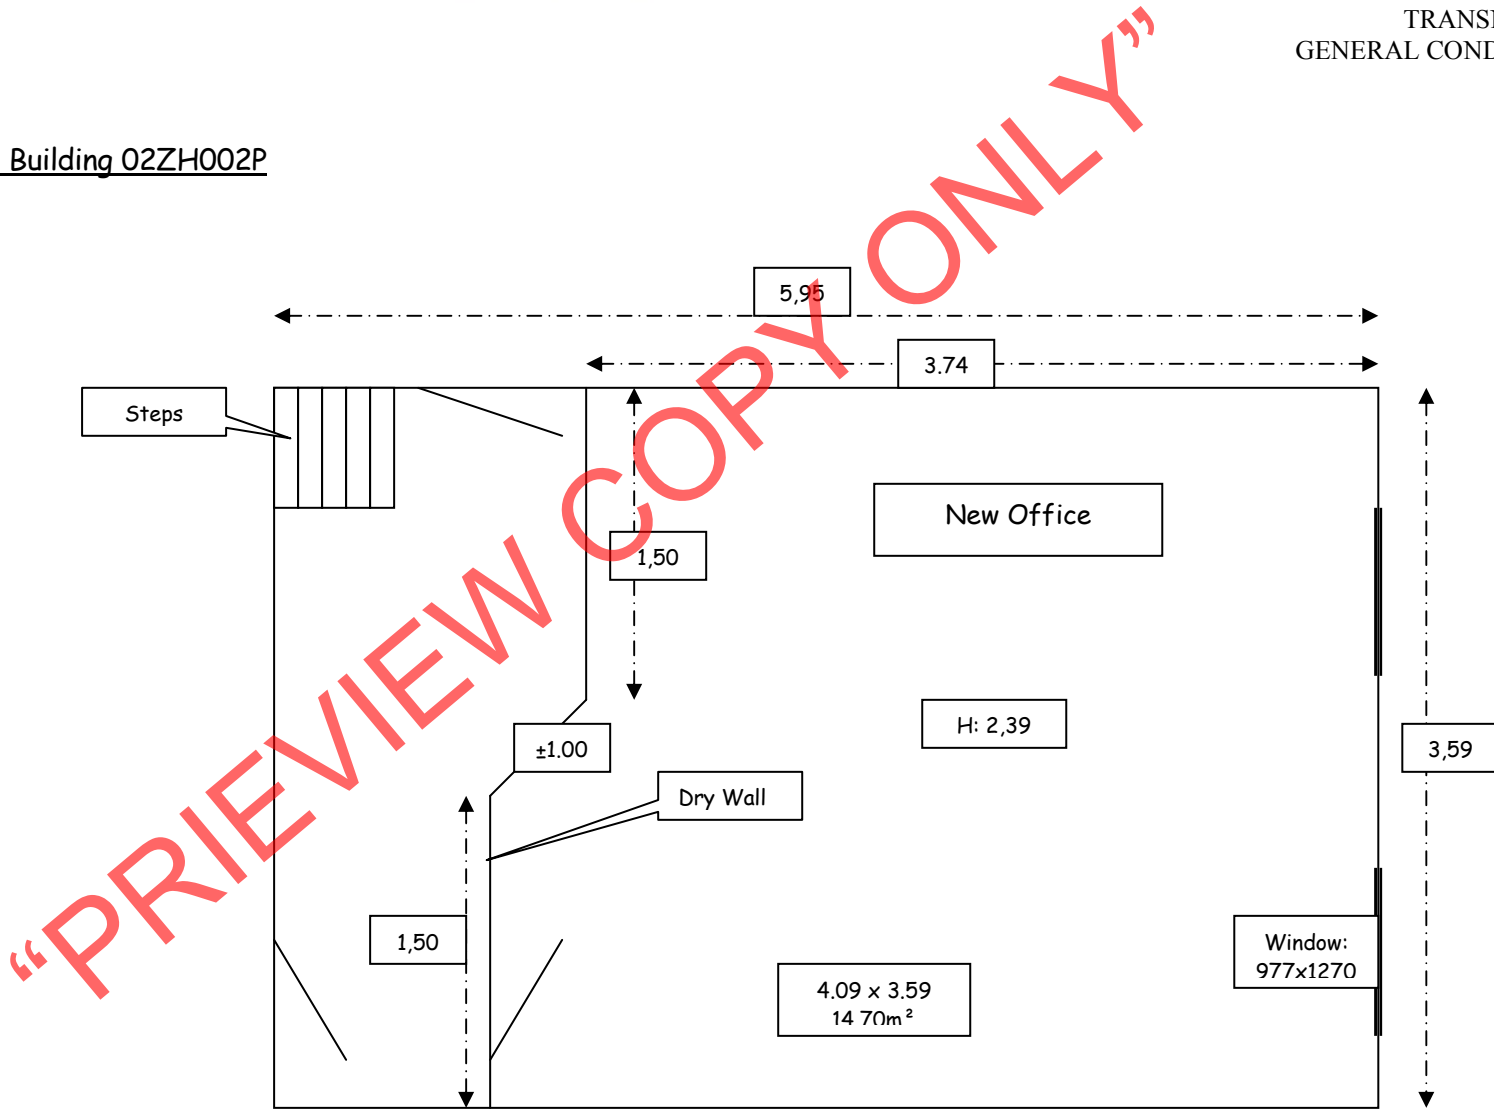

TRANSNET 286
GENERAL CONDITIONS

Nelspruit: Transtel Building 02ZH002P

TRANSNET 286
GENERAL CONDITIONS

CAN

Transtel Ladies Toilet